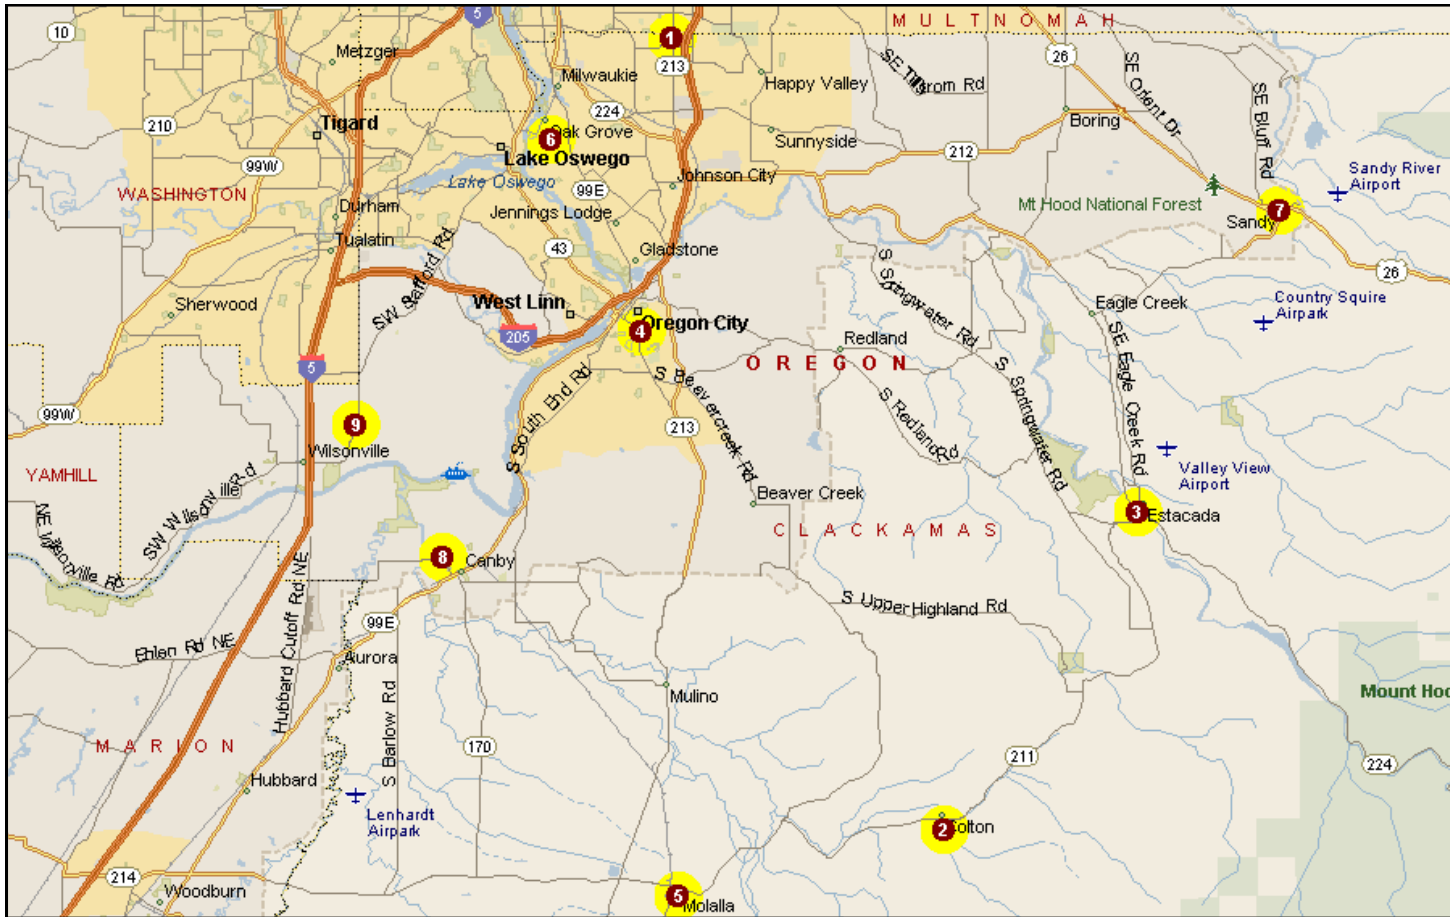

## Donation Drop-Off Sites in Clackamas County

#	Site Name	Address	City	Phone #	Contact Person	Days/Hours
1	Clackamas Service Center	8800 SE 80th Ave	Portland	(503)771-7914	Andrew Catts	M-Th 1pm-3pm
2	Colton Foothills Grange	30138 S Wall St	Colton	(503)545-5918	Donna Fix	M 2pm-6pm
3	Estacada Area Food Bank	200 SW Club House Dr	Estacada	(503)630-2888	Phyllis Varnell	Tu, F 10am-4pm
4	H.O.P.E. - Church of the Nazarene	716 Taylor St	Oregon City	(503)656-6536	Nancy Spicer	M 6:30pm-8:30pm
5	Molalla Service Center	412 Sweigle Ave	Molalla	(503)829-5561	Sharleen Smouse	M, W 10am-2pm
6	Oak Grove Church	1908 SE Courtney Rd	Milwaukie	(503)654-0507	Dave Erwert	Sa 9am-1pm
7	Sandy Community Action Center	38982 Pioneer Blvd	Sandy	(503)668-4746	Rita Ezard	M-F 9am-3:30pm; Sa 10:30am-2:30pm
8	SVDP St. Patrick's Canby	498 NW 9th Ave	Canby	(503)701-9135	Bill Piller	W 4pm-8pm
9	Wilsonville Community Sharing	6750 SW Boekman Rd	Wilsonville	(503)682-6939	Leigh Crosby	Tu 1pm-3pm & 6pm-8pm