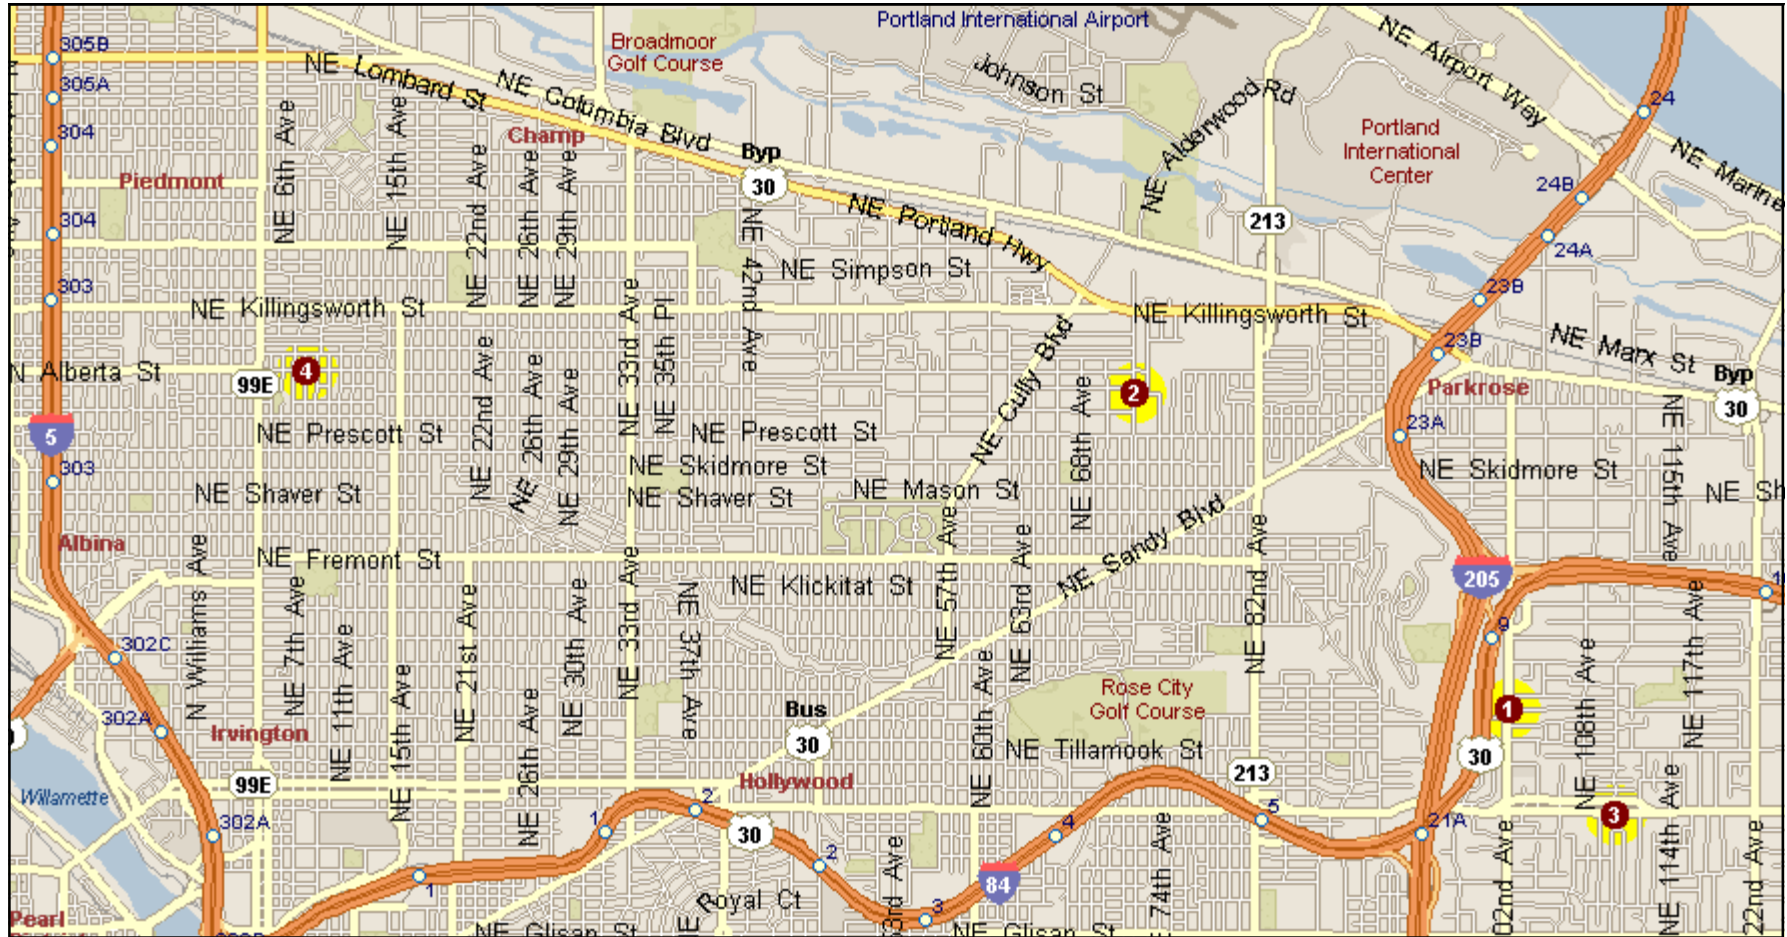

## Donation Drop-Off Sites in North East Portland

#	Site Name	Address	City	Phone #	Contact Person	Days/Hours
1	Crossroads Cupboard	2407 NE 102nd	Portland	(503)257-9345	Carol Whittington	Th-F 9am-12pm
2	EMO NE Emergency Food Program	4800 NE 72nd Ave	Portland	(503)284-5470	John Elizalde	M, Tu, Th, Sat 1pm-4pm
3	Portland Adventist Community Services	11020 NE Halsey	Portland	(503)252-8500	Ron Meisner	M-F 9am-12pm
4	SVDP St. Andrew Community Center	806 NE Alberta	Portland	(971)244-0339	Emily Ruef	M, W, Th, F 11am-1pm